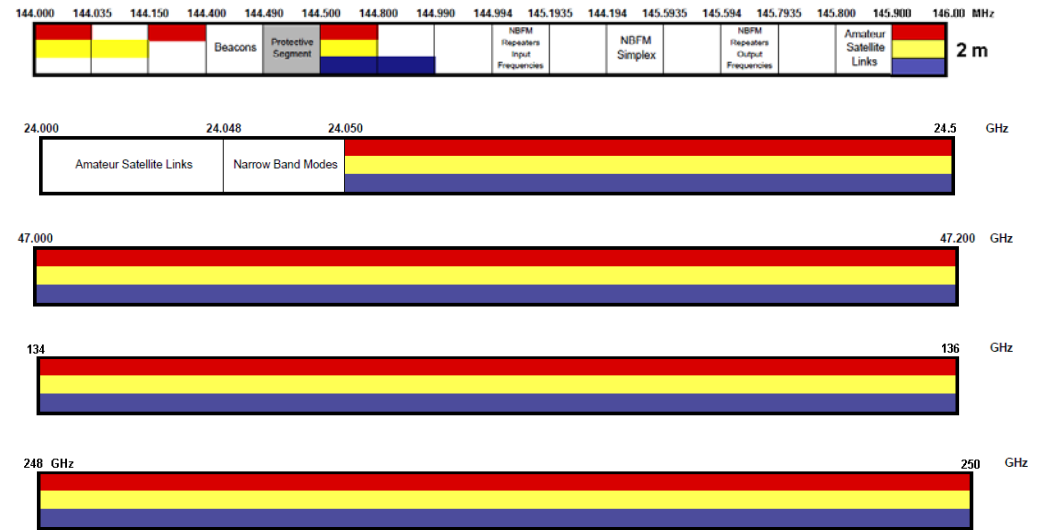

Class 1 Only

Class 1 and 2

Notes:

- AM is permitted in the phone segments of all these bands
- Packet Radio is not allowed on the 1.8, 7, and 10 MHz bands
- Contest activity shall not take place on the 10, 18 and 24 MHz bands