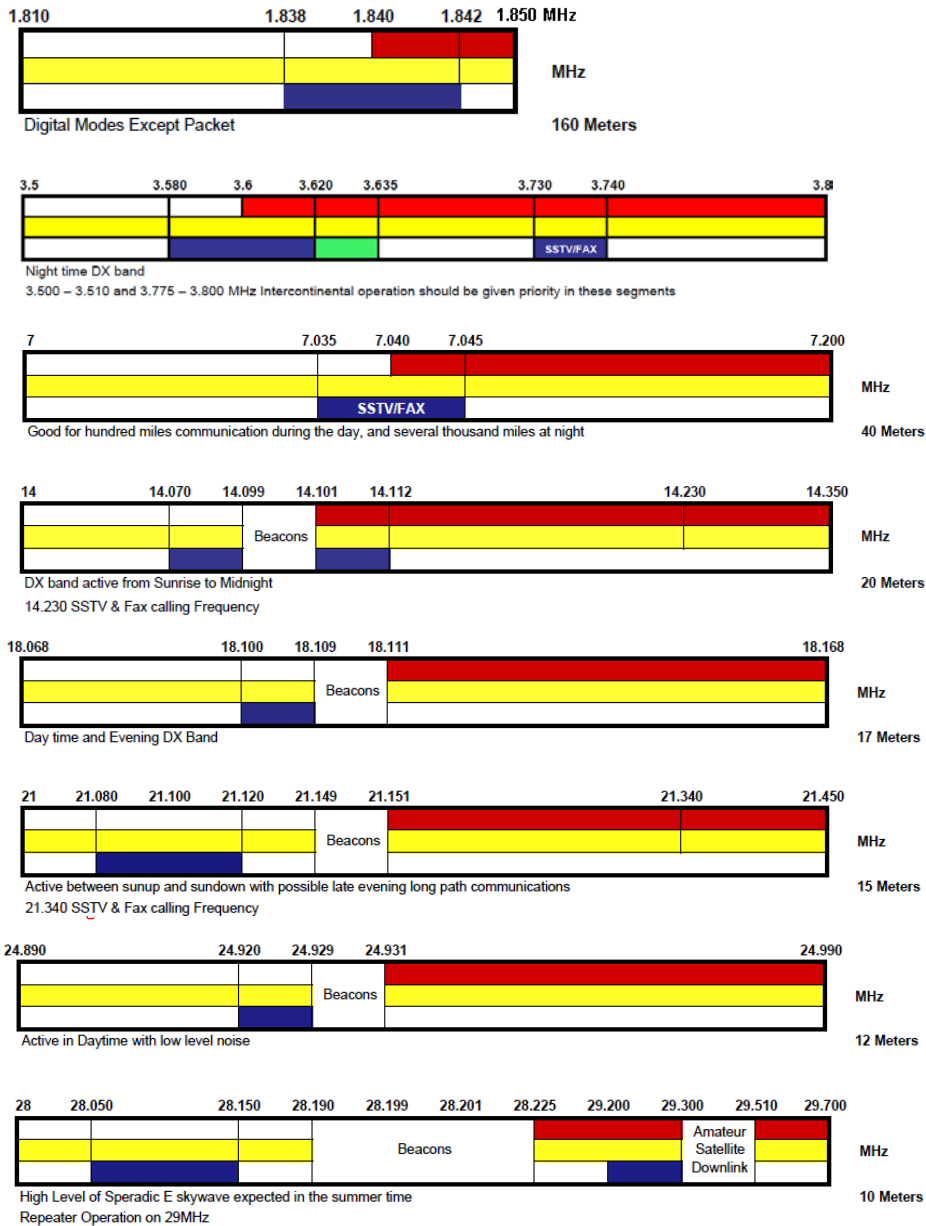

Class 1 Only

Class 1 and 2

Notes:

- AM is permitted in the phone segments of all these bands
- Packet Radio is not allowed on the 1.8, 7, and 10 MHz bands
- Contest activity shall not take place on the 10, 18 and 24 MHz bands